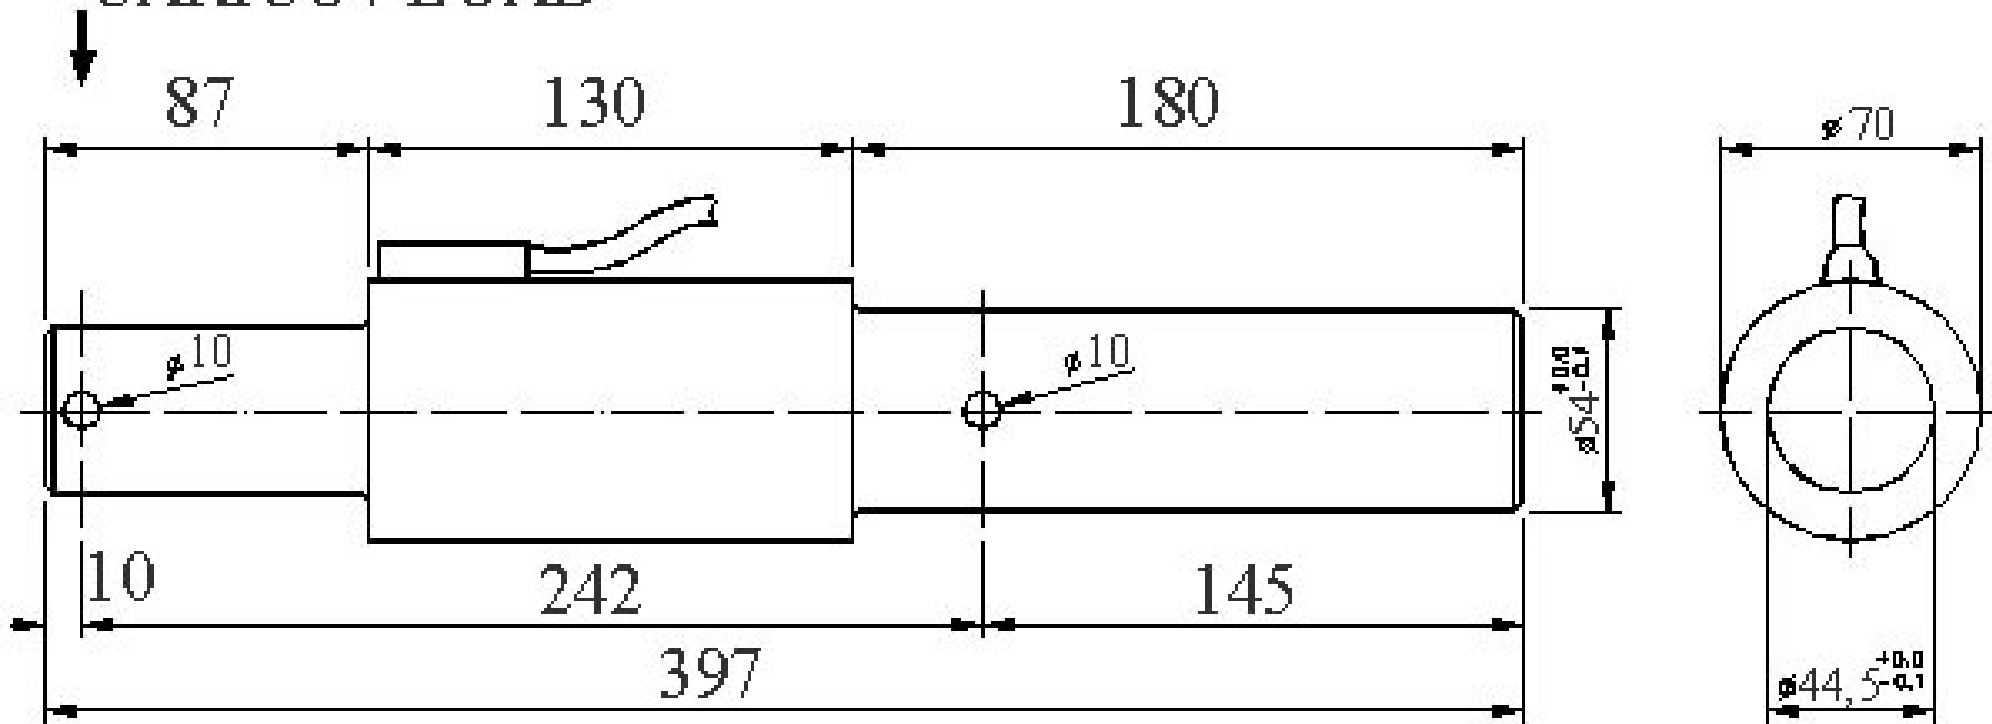

# CARICO / LOAD

**L.C. Snc**

Via I° Maggio 59  
25010 Isorella - BS - Italy  
Tel. +39 030 9529040  
Fax +39 030 9529638  
www.lcpese.it

Description : Load cell model : LC1- 3WT4

Material : Hardened Steel

Capacity : 3400 kg.

Cable Length : 8 Mt.

Connection : In + = Red      In - = Black

Connection : Out + = Green      Out - = White

Operator : Lino Ing. Martincic