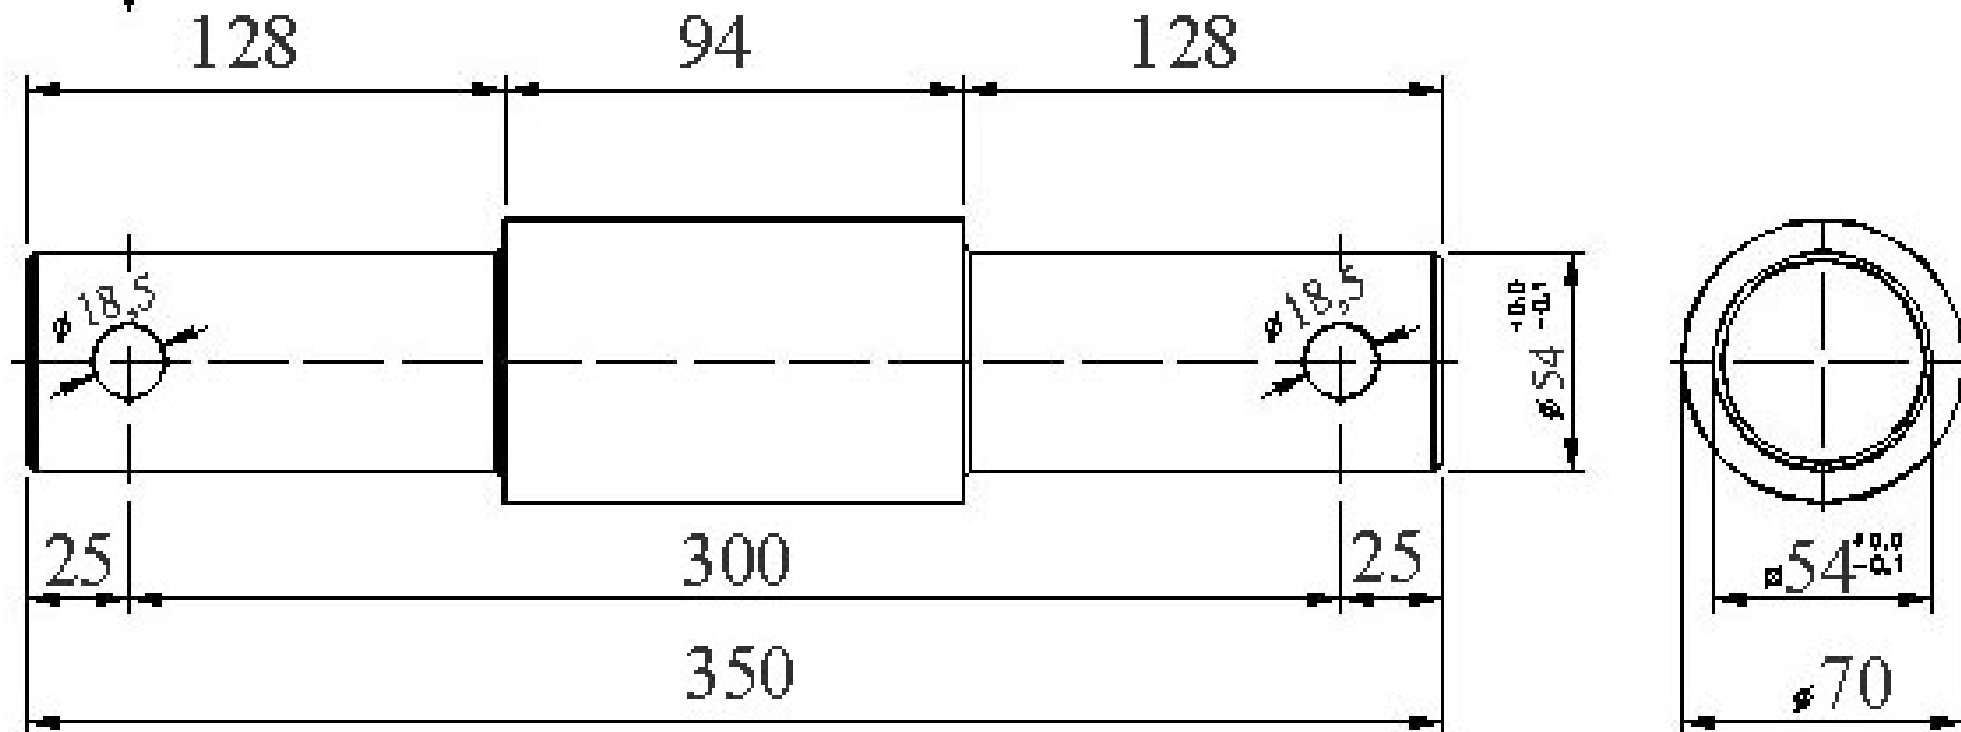

CARICO / LOAD

L.C. Snc

Via I° Maggio 59
25010 Isorella - BS - Italy
Tel. +39 030 9529040
Fax +39 030 9529638
www.lcpese.it

Description : Load cell model : LC1- 4A

Material : Hardened Steel

Capacity : 4000 kg.

Cable Length : 7 Mt.

Connection : In + = Red In - = Black

Connection : Out + = Green Out - = White

Operator : Lino Ing. Martincic