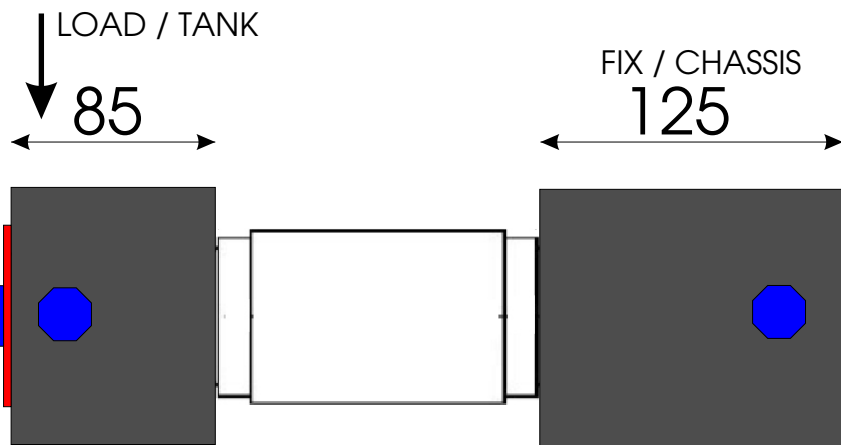

# CARICO / LOAD

**L.C. Snc**  
 Via I° Maggio 59  
 25010 Isorella - BS - Italy  
 Tel. +39 030 9529040  
 Fax +39 030 9529638  
 Www.lcpese.it

Description : Load cell model : LC1- 4LR	
Material : Hardened Steel	
Capacity : 4000 kg.	
Cable Length : 7 Mt.	
Connection : In + = Red	In - = Black
Connection : Out + = Green	Out - = White
Operator : Lino Ing. Martincic	