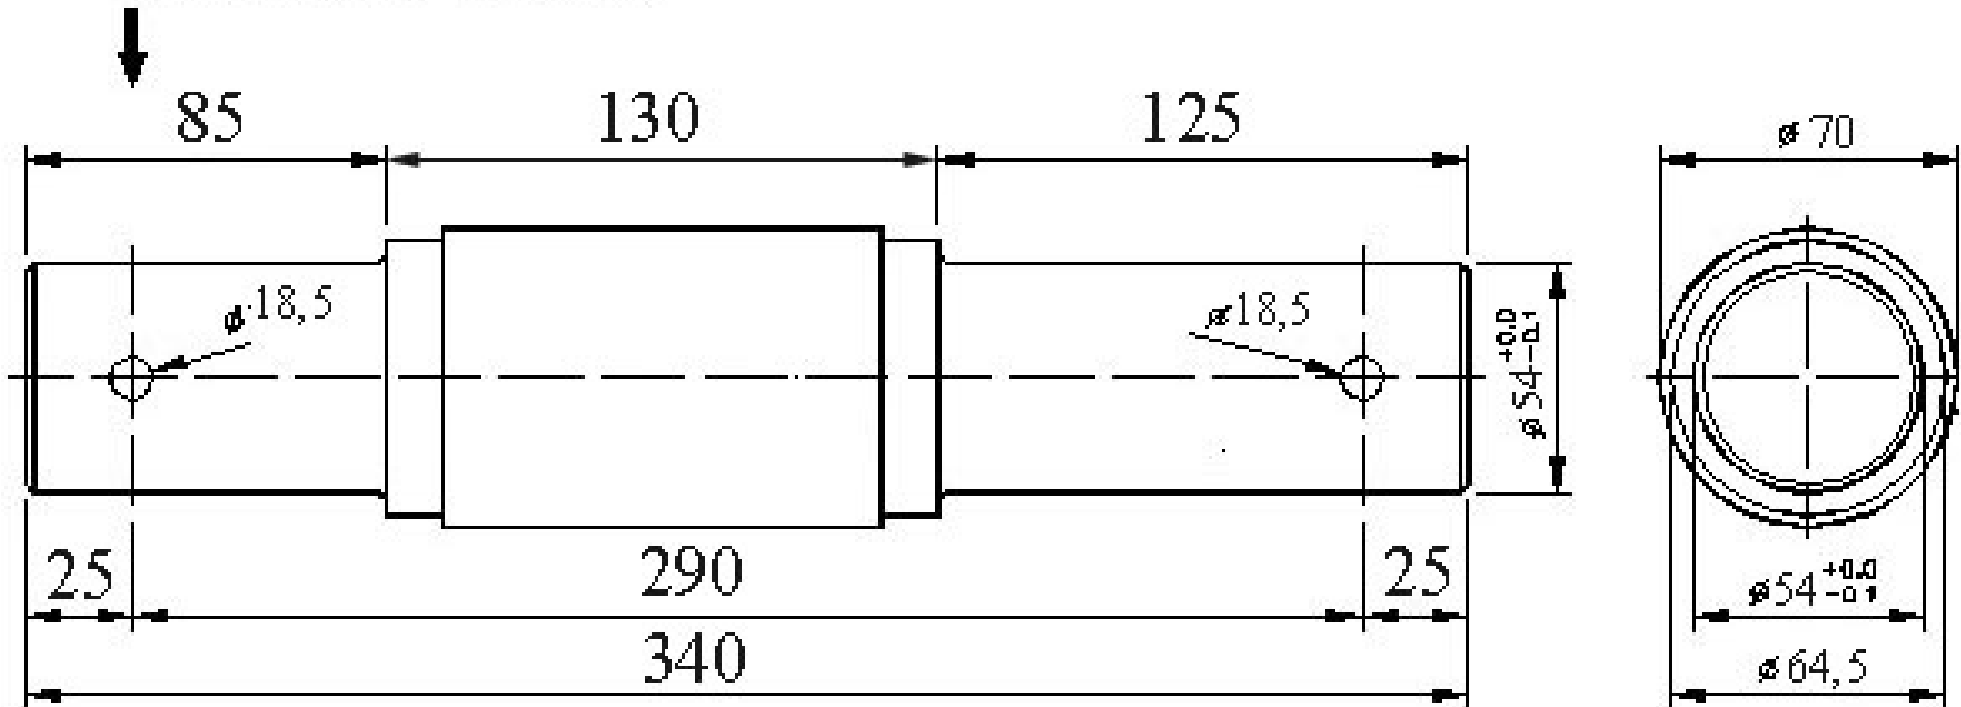

# CARICO / LOAD

**L.C. Snc**  
 Via I° Maggio 59  
 25010 Isorella - BS - Italy  
 Tel. +39 030 9529040  
 Fax +39 030 9529638  
 Www.lcpese.it

Description : Load cell model : LC1- 4LR	
Material : Hardened Steel	
Capacity : 4000 kg.	
Cable Length : 7 Mt.	
Connection : In + = Red	In - = Black
Connection : Out + = Green	Out - = White
Operator : Lino Ing. Martincic	