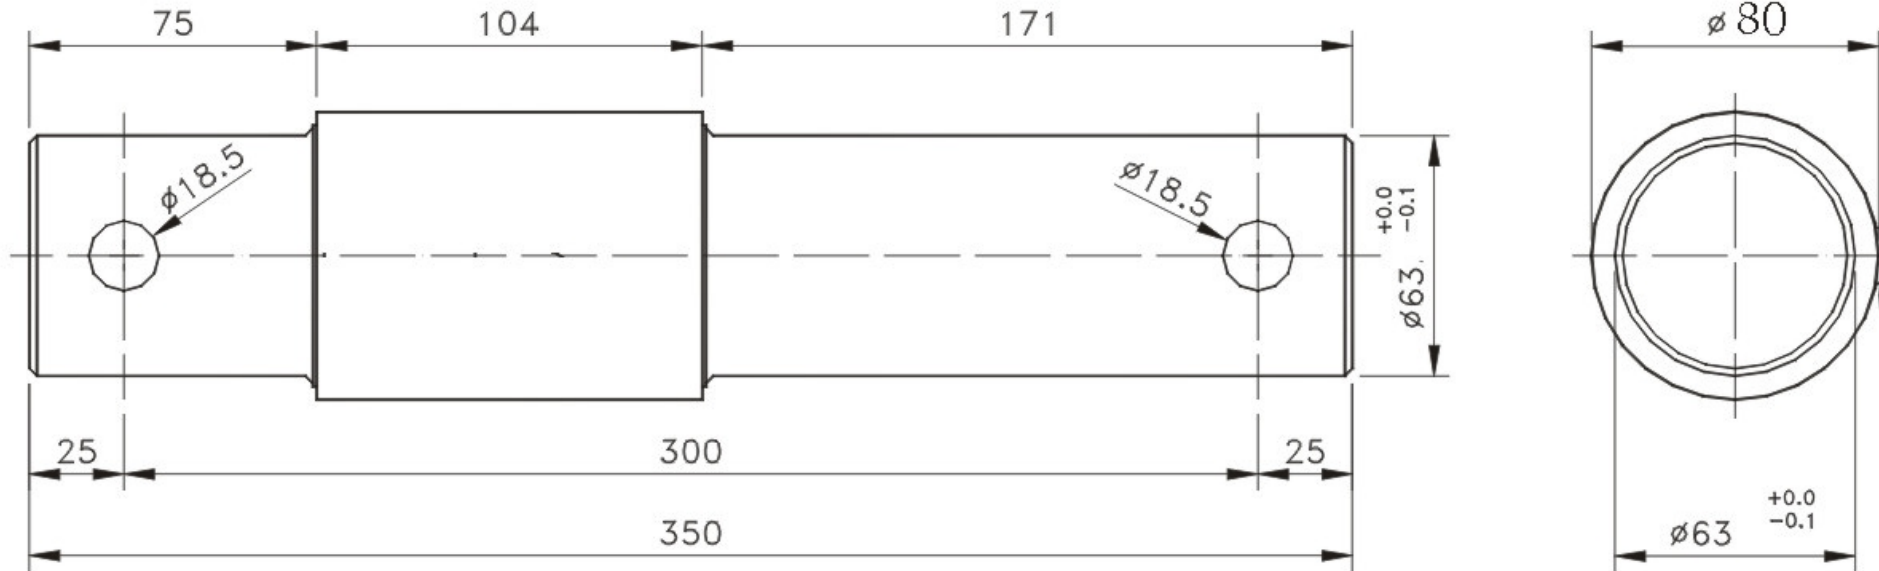

CARICO / LOAD

L.C. Snc

Via I° Maggio 59
25010 Isorella - BS - Italy
Tel. +39 030 9529040
Fax +39 030 9529638
www.lcpese.it

Description : Load cell model : LC1- 5CZ

Material : Hardened Steel

Capacity : 5000 kg.

Cable Length : 8 Mt.

Connection : In + = Red In - = Black

Connection : Out + = Green Out - = White

Operator : Lino Ing. Martincic