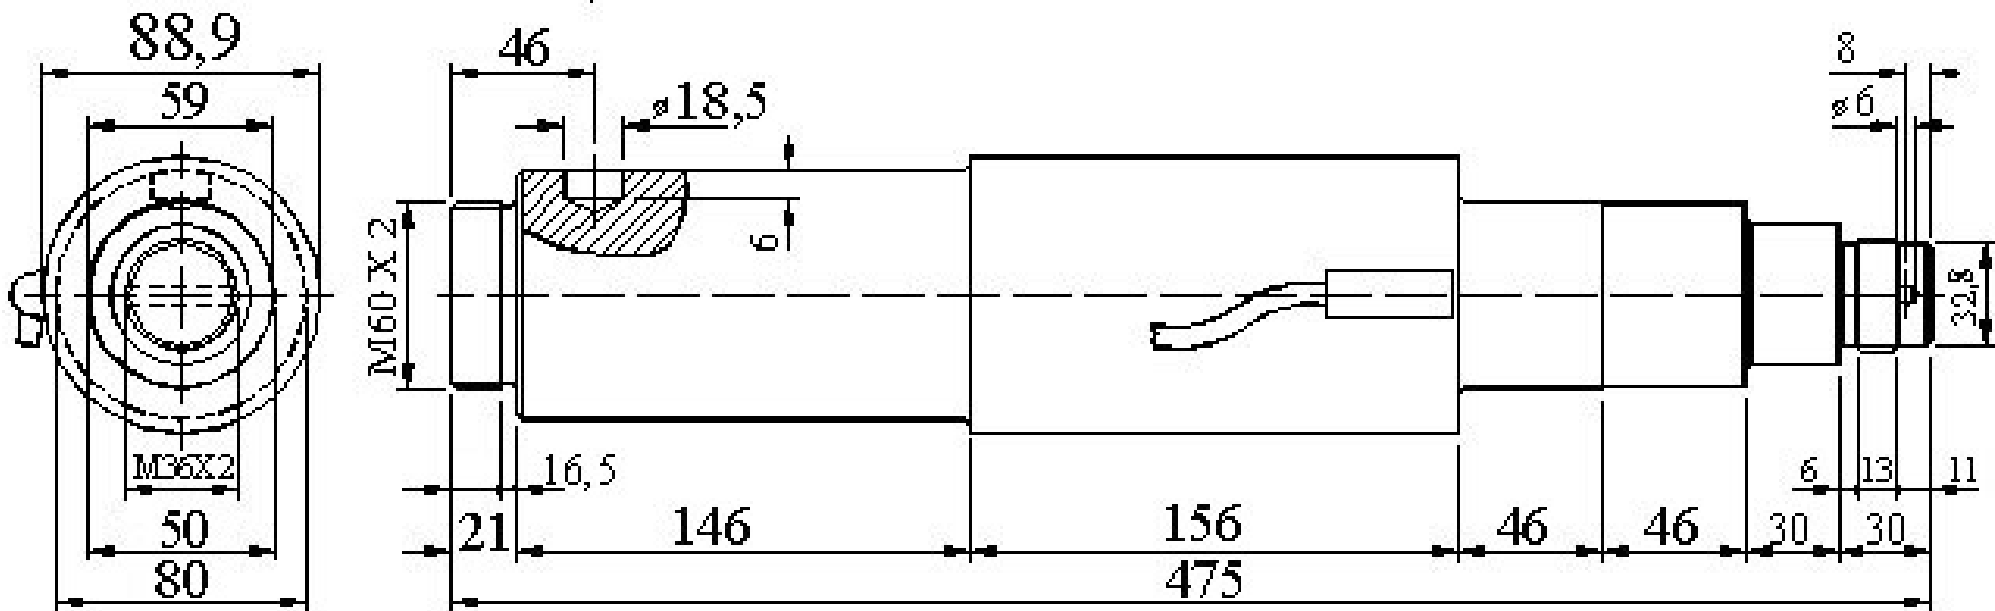

CARICO / LOAD

**L.C. Snc**  
 Via I° Maggio 59  
 25010 Isorella - BS - Italy  
 Tel. +39 030 9529040  
 Fax +39 030 9529638  
 Www.lcpese.it

Description : Load cell model : LC1- 5M	
Material : Hardened Steel	
Capacity : 5000 kg.	
Cable Length : 8 Mt.	
Connection : In + = Red	In - = Black
Connection : Out + = Green	Out - = White
Operator : Lino Ing. Martincic	