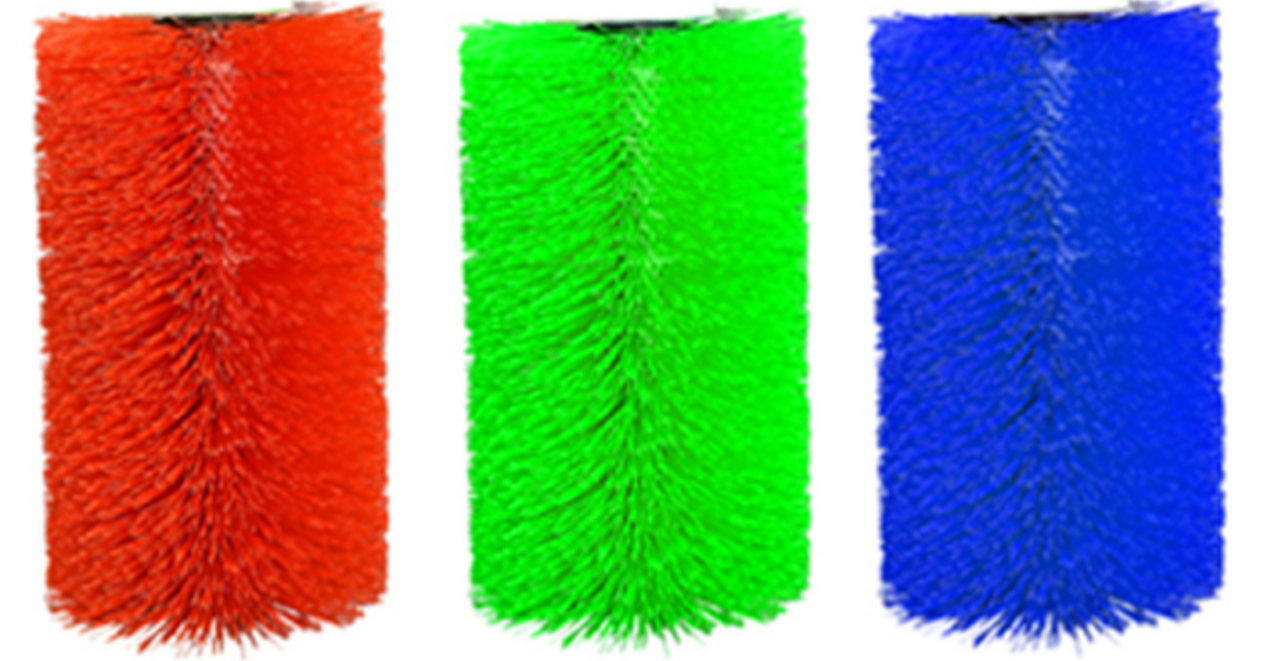

TEMPA
TEKNIK

COW BRUSH MACHINES

CW1

TOINAK[®]
a brand of TEMPA TEKNIK

- Excellent Operation with Intelligent Electronic Control Card
- Easy mounting on Wall, Pipe or Post
- Durable Design, Mechanically Strengthened Body

Quality | Innovation | Efficiency

Iron Phosphate Coated & w. Electrostatic Powder Painted

230V-50Hz
180W
30 RPM
Ø46x75cm

Moblen (PP)

DIFFERENT COLORED BRUSH OPTIONS

TOINAK®
a brand of **TEMPA TEKNİK**

SHAFT KEY PROBLEMS!