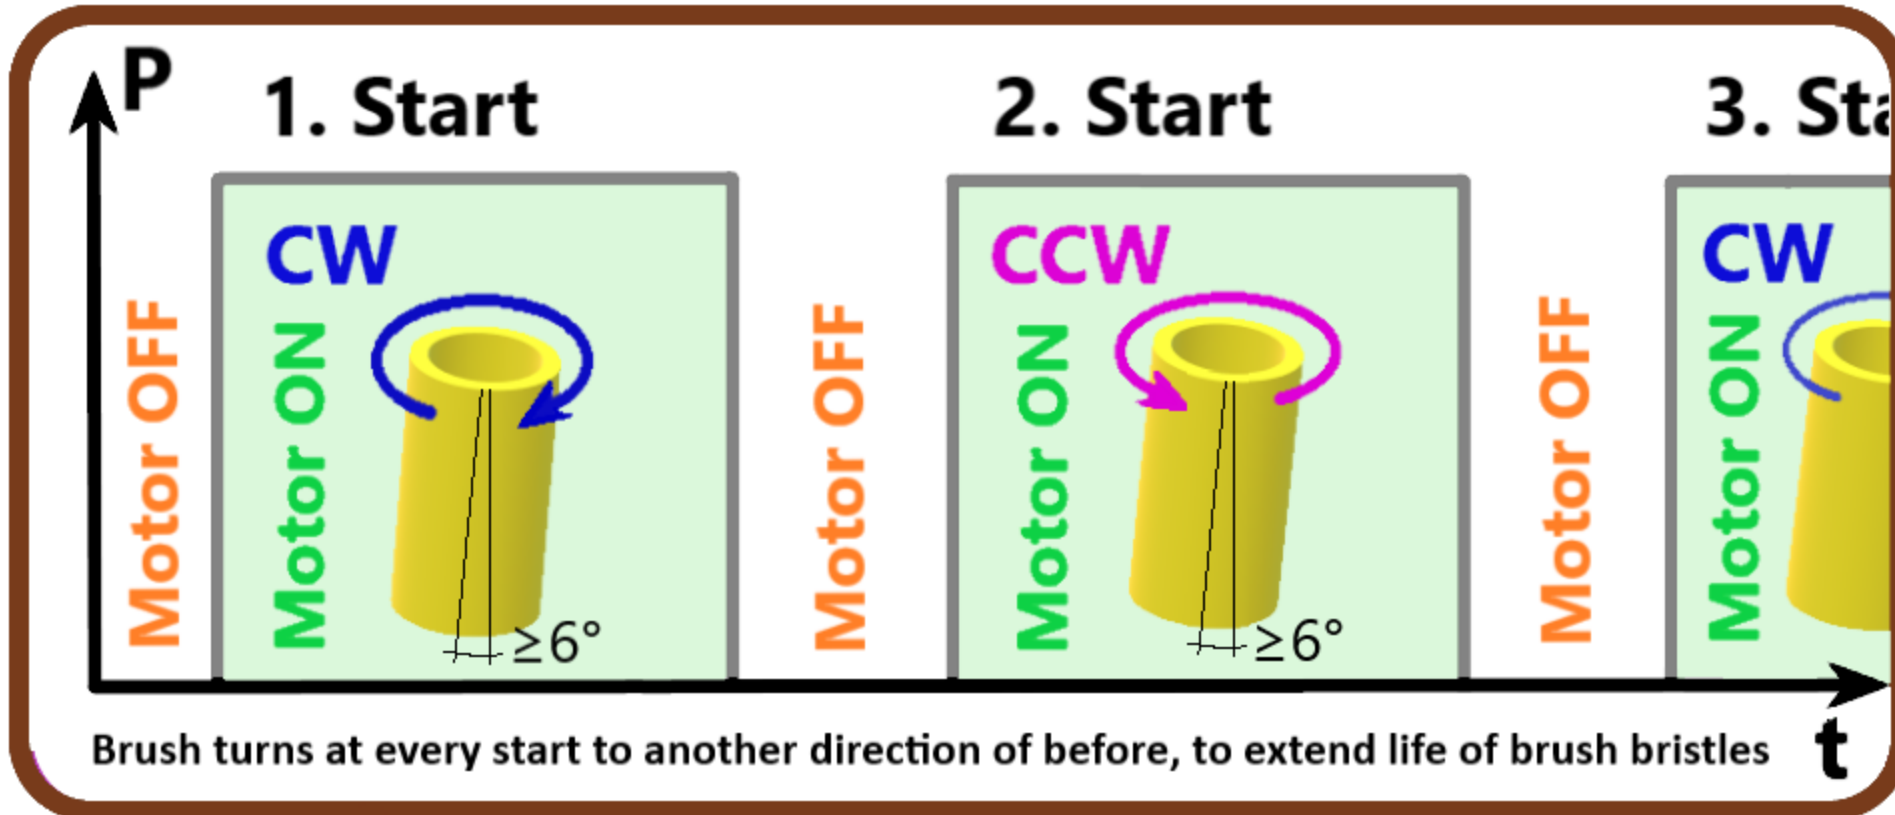

TEMPA
TEKNIK

COW BRUSH MACHINES

CW1

TOINAK[®]
a brand of TEMPA TEKNIK

- Excellent Operation with Intelligent Electronic Control Card
- Easy mounting on Wall, Pipe or Post
- Durable Design, Mechanically Strengthened Body

Quality | Innovation | Efficiency

Iron Phosphate Coated & w. Electrostatic Powder Painted

230V-50Hz
180W
30 RPM
Ø46x75cm

Moblen (PP)

DIFFERENT COLORED BRUSH OPTIONS

TOINAK®
a brand of **TEMPA TEKNİK**

SHAFT KEY PROBLEMS!

MOTOR INTEGRATED to GEARBOX WITHOUT SHAFT KEY

CABLE DAMAGING PROBLEMS

MECHANICAL PROBLEMS

TOXICAL PROBLEM

ELECTRONIC SENSE of BRUSH ANGLE POSITION

INJURY PROBLEMS!

ANIMAL SAFETY

TEMPA ELEKTROTEKNİK SAN. ve TİC. LTD. ŞTİ.