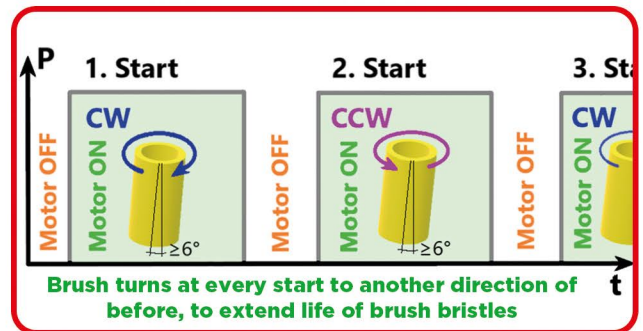

# CW1

131x43x66cm

IN TRIPLEX  
(B+C+A Type)  
CARDBOARD  
BOX  
DELIVERY

- Excellent Operation with Intelligent Electronic Control Card
- Easy Mounting on Wall, Pipe or Post
- Durable Design, Mechanically Strengthened Body