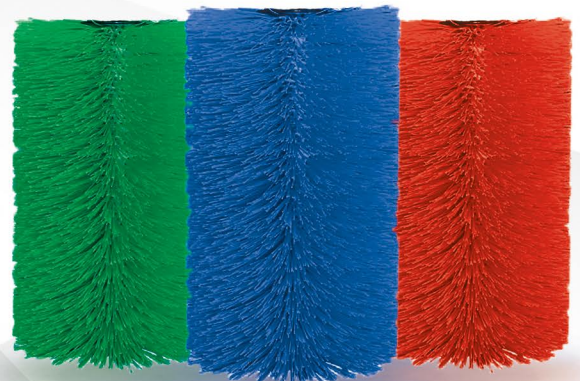

# COW BRUSH MACHINE

**GREASE  
FREE  
BEARING**

**Iron Phosphate Coated & with  
Electrostatic Powder Painted**

**230V-50Hz  
180W  
30RPM**

**Moblen (PP)  
Ø 46x75cm**

**DIFFERENT COLORED  
BRUSH OPTIONS**