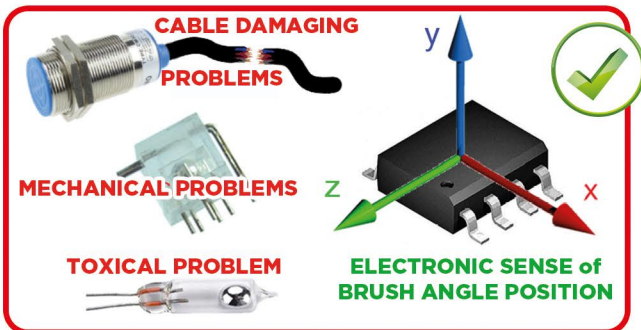

# CW1

131x43x66cm

IN TRIPLEX  
(B+C+A Type)  
CARDBOARD  
BOX  
DELIVERY

- Excellent Operation with Intelligent Electronic Control Card
- Easy Mounting on Wall, Pipe or Post
- Durable Design, Mechanically Strengthened Body