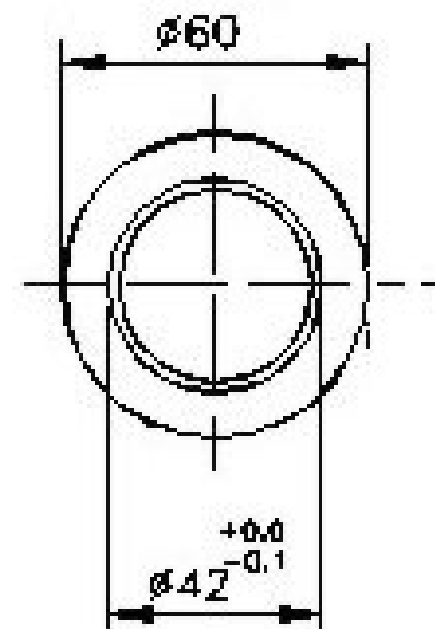

CARICO / LOAD

L.C. Snc

Via I° Maggio 59
25010 Isorella - BS - Italy
Tel. +39 030 9529040
Fax +39 030 9529638
www.lcpese.it

Description : Load cell model : LC1- 2U

Material : Hardened Steel

Capacity : 2000 kg.

Cable Length : 6 Mt.

Connection : In + = Red In - = Black

Connection : Out + = Green Out - = White

Operator : Lino Ing. Martincic