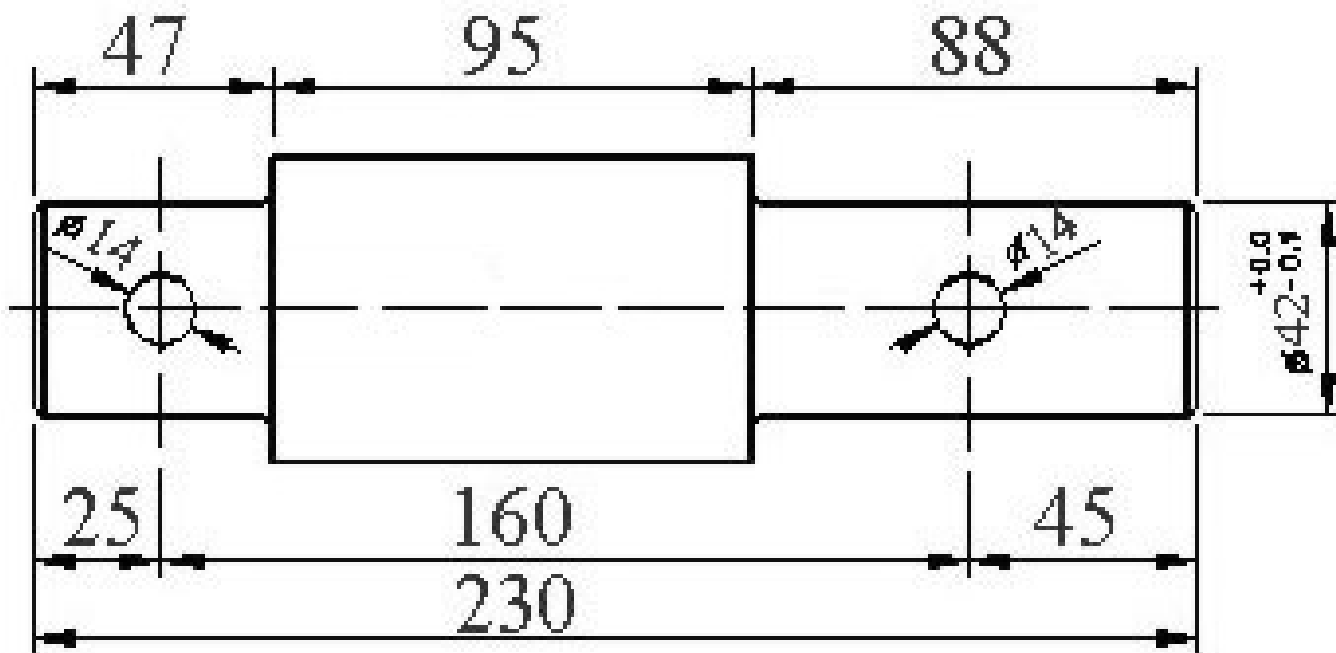

CARICO / LOAD

L.C. Snc

Via I° Maggio 59
25010 Isorella - BS - Italy
Tel. +39 030 9529040
Fax +39 030 9529638
www.lcpese.it

Description : Load cell model : LC1- 2U

Material : Hardened Steel

Capacity : 2000 kg.

Cable Length : 6 Mt.

Connection : In + = Red In - = Black

Connection : Out + = Green Out - = White

Operator : Lino Ing. Martincic