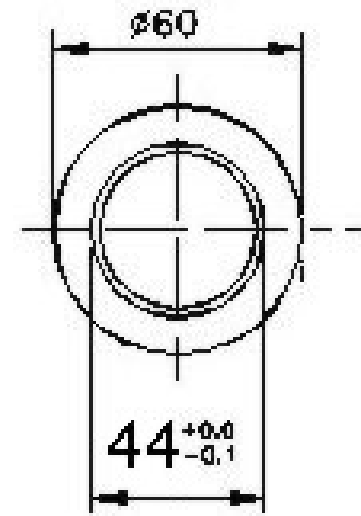

CARICO / LOAD

L.C. Snc
 Via I° Maggio 59
 25010 Isorella - BS - Italy
 Tel. +39 030 9529040
 Fax +39 030 9529638
 www.lcpese.it

Description : Load cell model : LC1- 3D	
Material : Hardened Steel	
Capacity : 3000 kg.	
Cable Length : 6 Mt.	
Connection : In + = Red	In - = Black
Connection : Out + = Green	Out - = White
Operator : Lino Ing. Martincic	