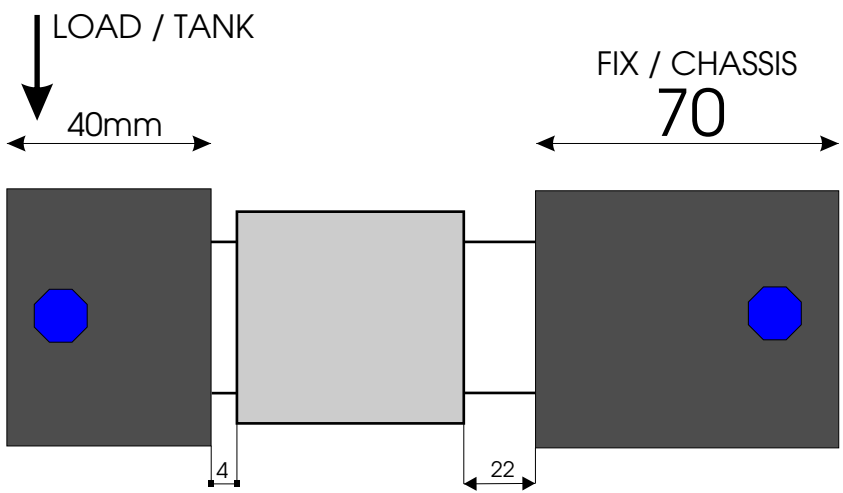

CARICO / LOAD

L.C. Snc
 Via I° Maggio 59
 25010 Isorella - BS - Italy
 Tel. +39 030 9529040
 Fax +39 030 9529638
 www.lcpese.it

Description : Load cell model : LC1- 3D	
Material : Hardened Steel	
Capacity : 3000 kg.	
Cable Length : 6 Mt.	
Connection : In + = Red	In - = Black
Connection : Out + = Green	Out - = White
Operator : Lino Ing. Martincic	