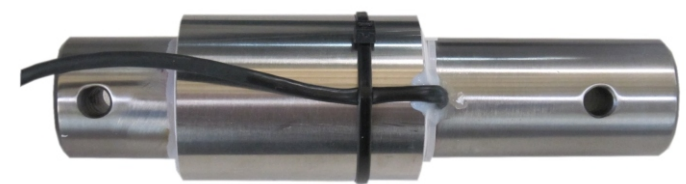

CARICO / LOAD

L.C. Snc
 Via I° Maggio 59
 25010 Isorella - BS - Italy
 Tel. +39 030 9529040
 Fax +39 030 9529638
 www.lcpese.it

Description : Load cell model : LC1- 3D	
Material : Hardened Steel	
Capacity : 3000 kg.	
Cable Length : 6 Mt.	
Connection : In + = Red	In - = Black
Connection : Out + = Green	Out - = White
Operator : Lino Ing. Martincic	