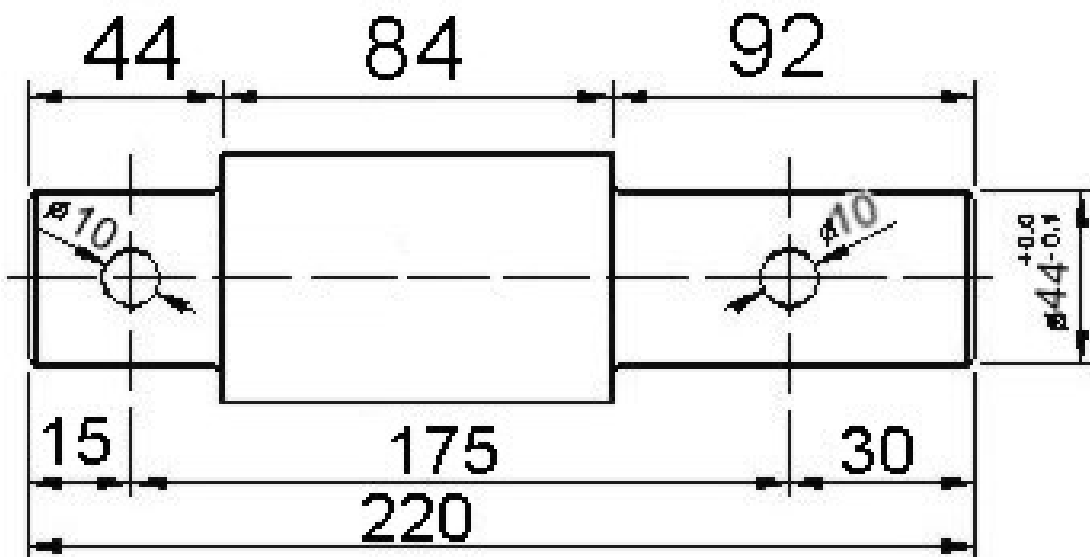

CARICO / LOAD

L.C. Snc
 Via I° Maggio 59
 25010 Isorella - BS - Italy
 Tel. +39 030 9529040
 Fax +39 030 9529638
 www.lcpese.it

Description : Load cell model : LC1- 3D	
Material : Hardened Steel	
Capacity : 3000 kg.	
Cable Length : 6 Mt.	
Connection : In + = Red	In - = Black
Connection : Out + = Green	Out - = White
Operator : Lino Ing. Martincic	