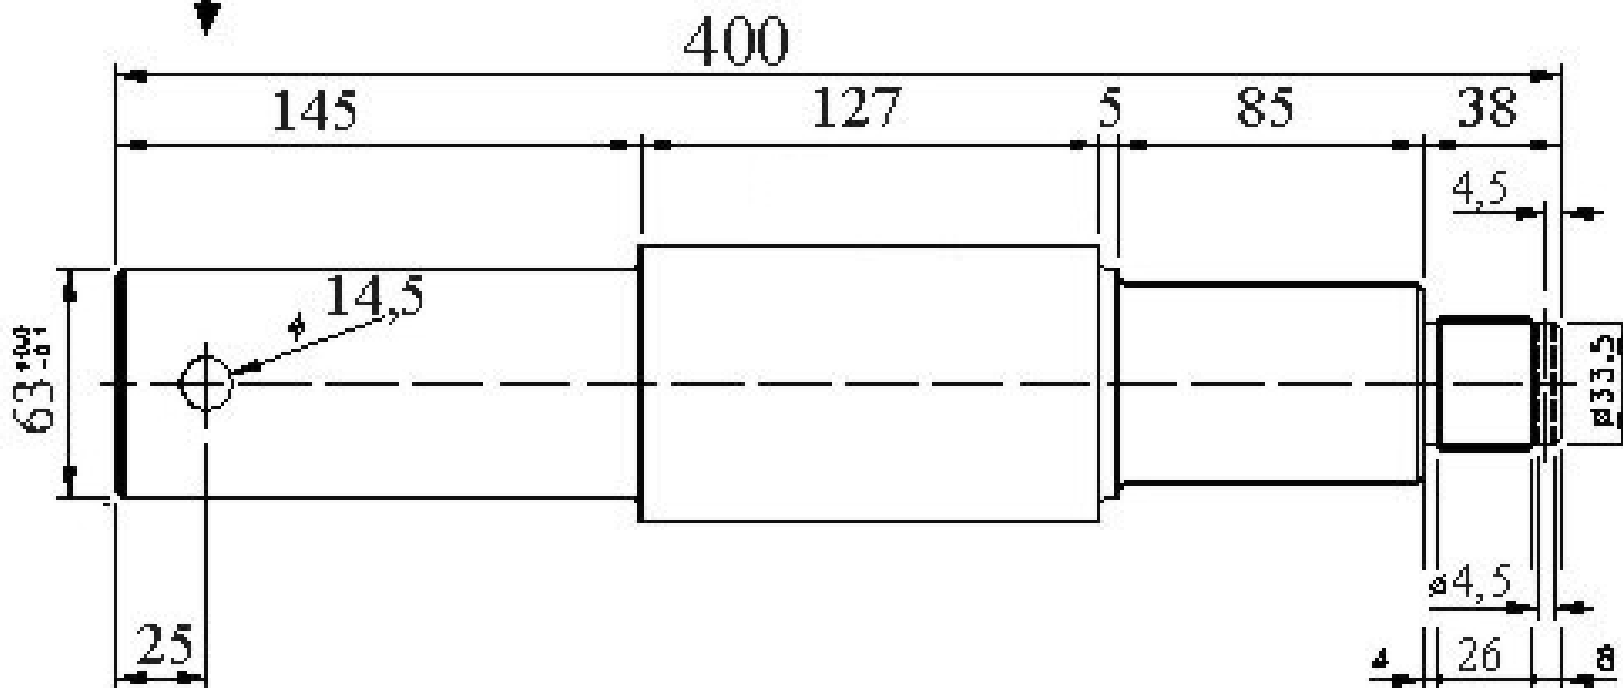

CARICO / LOAD

L.C. Snc

Via I° Maggio 59
 25010 Isorella - BS - Italy
 Tel. +39 030 9529040
 Fax +39 030 9529638
 Www.lcpese.it

Description : Load cell model : LC1- 5SG4

Material : Hardened Steel

Capacity : 5400 kg.

Cable Length : 7 Mt.

Connection : In + = Red In - = Black

Connection : Out + = Green Out - = White

Operator : Lino Ing. Martincic