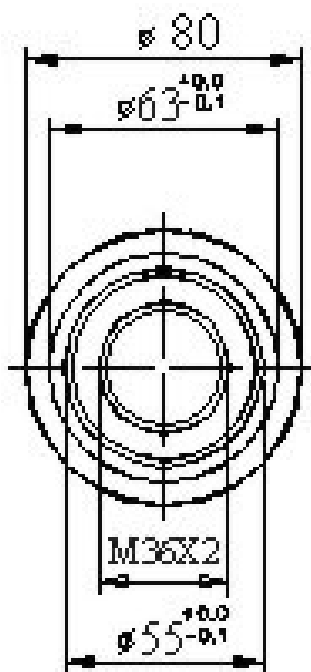

CARICO / LOAD

L.C. Snc

Via I° Maggio 59
 25010 Isorella - BS - Italy
 Tel. +39 030 9529040
 Fax +39 030 9529638
 Www.lcpese.it

Description : Load cell model : LC1- 5SG4

Material : Hardened Steel

Capacity : 5400 kg.

Cable Length : 7 Mt.

Connection : In + = Red In - = Black

Connection : Out + = Green Out - = White

Operator : Lino Ing. Martincic